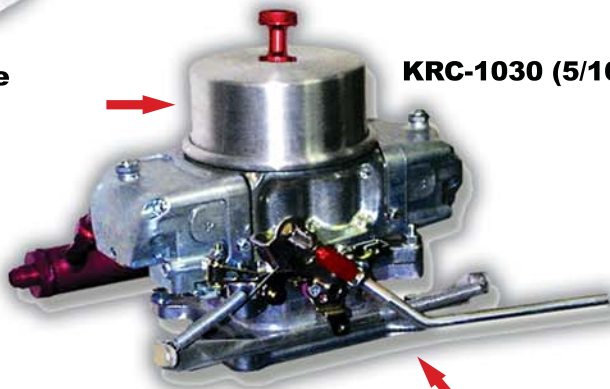

KRC-8820 (Bilstein)

KRC-8822 (AFCO)

KRC-8824 (QA1)

KRC-8826 (PRO)

KRC-8830 (Penske)

KRC-8842
Body Wrench

KRC-8840
Spanner Wrench

KRC's 5" Coil Over Shock
Kit fits most Modified race
cars, IMCA, UMP, etc.

KRC-1030 (5/16 Red)

KRC-4418

Fuel Directors

Dual fuel log for Holley carburetors, these are the lightest, largest, and quickest disassembled fuel log on the market.

KRC-1040
Quick Disconnect Throttle Linkage

RED
OR
BLACK

KRC-5000

Cyclone Thru-hole Ratchet

- 29 piece set
- Thru-hole design, eliminates deep sockets
- 3/8" and 1/2" Thru-hole drives
- 85 ft/lbs Bolt Busting Torque